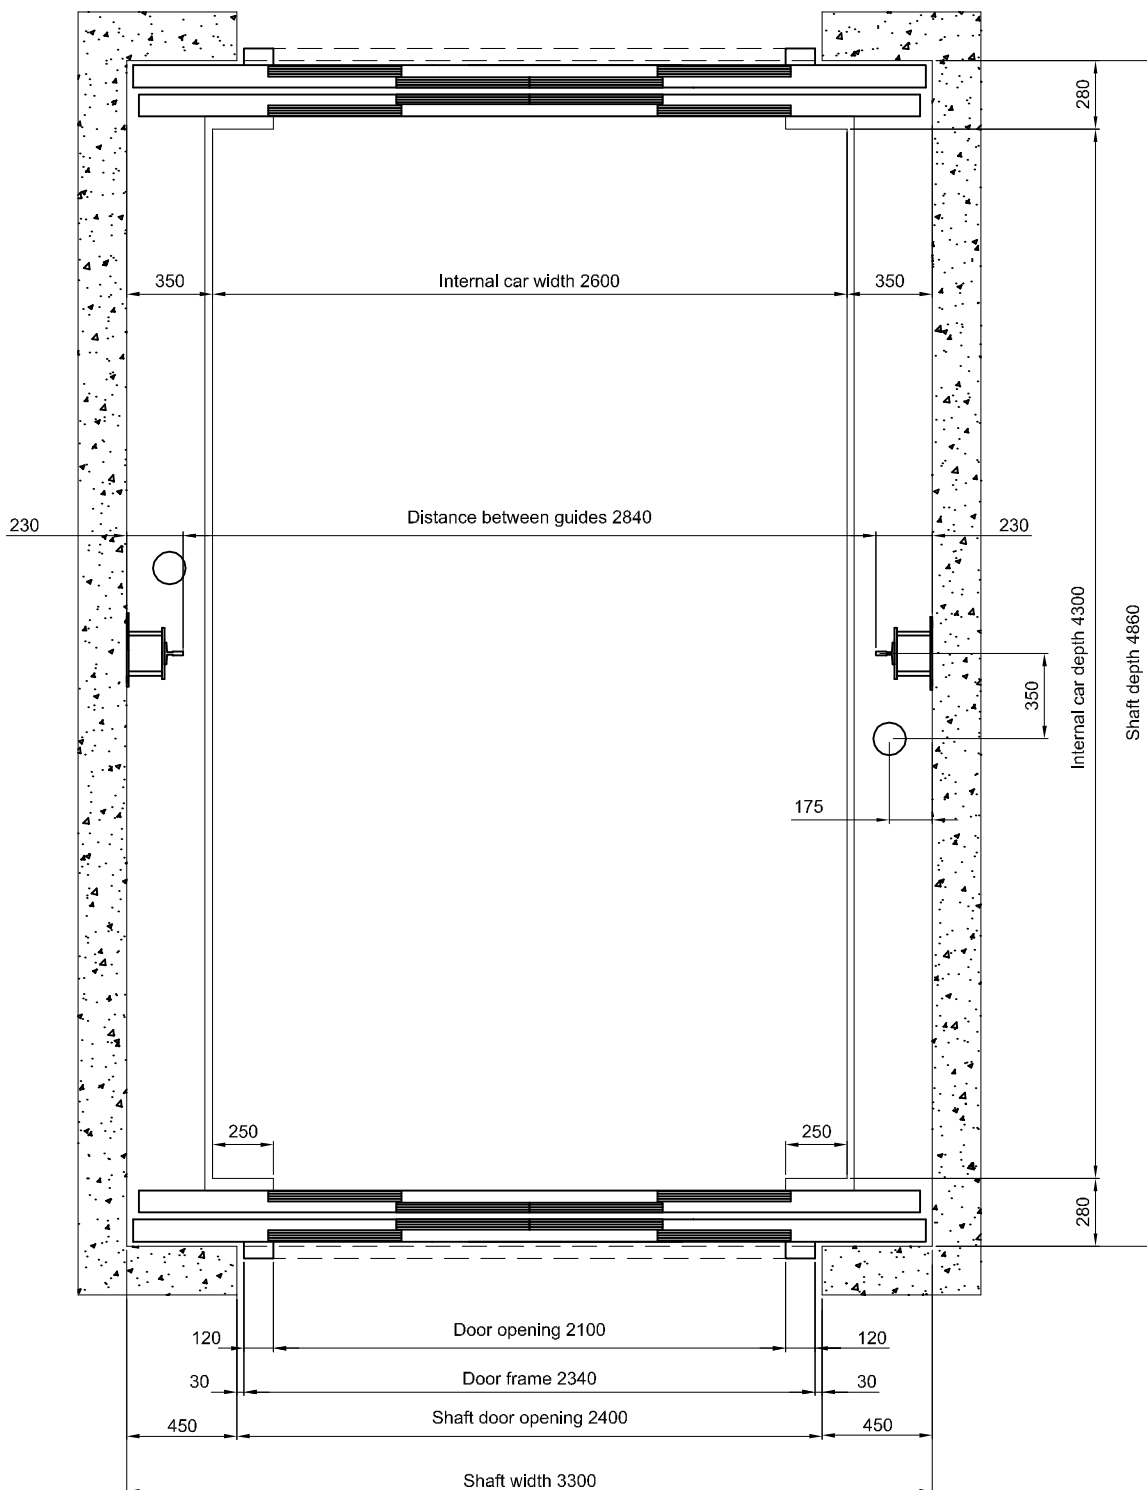

GMV GPL 7 - 2E

*6000kg possible but limited travel. Please contact GMV

GMV GPL 3250 - 5000kg

OPTION

14

CAR: 2600X4300
DOOR: 2100x2000

11-07-12