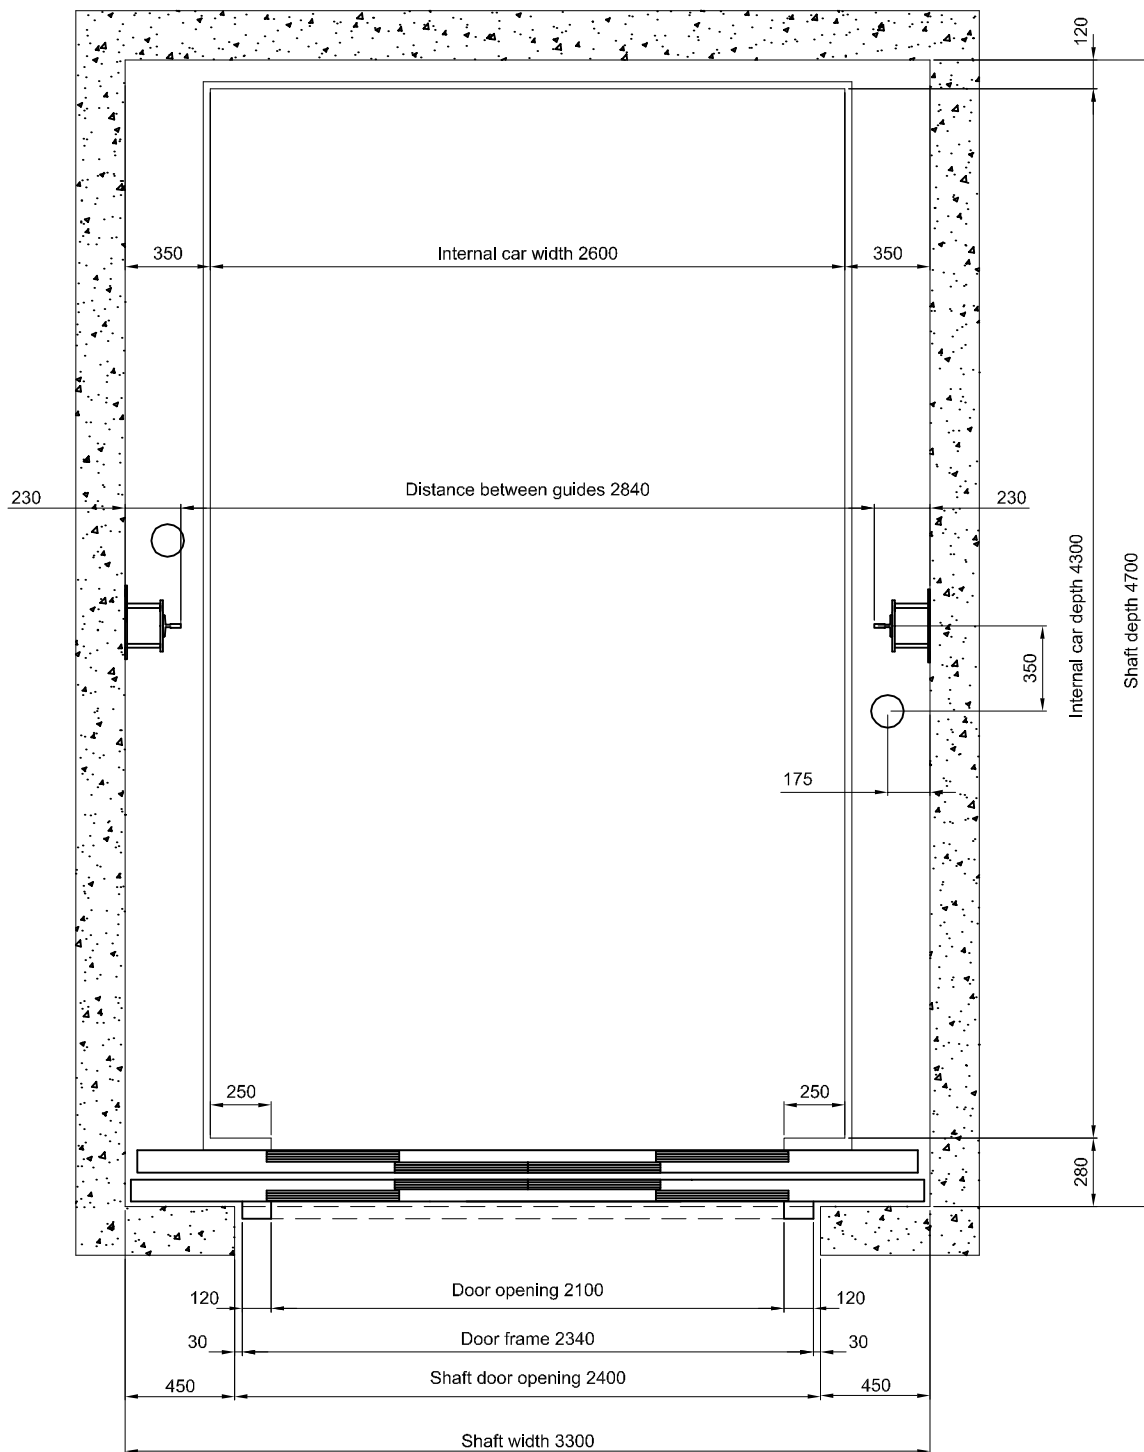

GMV GPL 7 - 1E

*6000kg possible but limited travel. Please contact GMV

GMV GPL 3250 - 5000kg

OPTION

13

CAR: 2600X4300
DOOR: 2100x2000

11-07-12

GMV