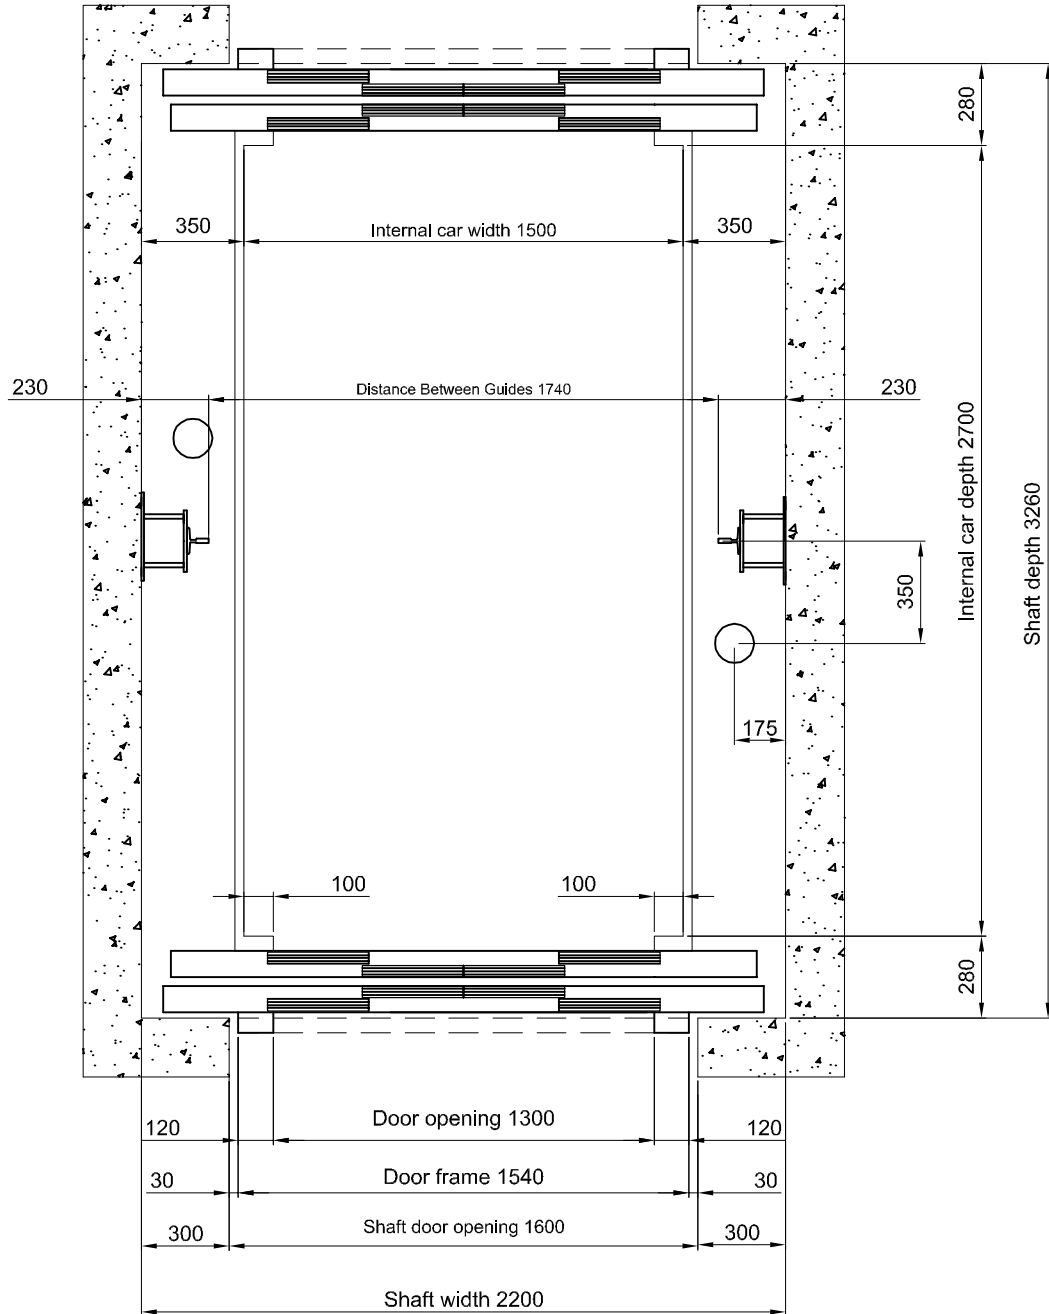

# GMV GPL 1 - 2E

GMV GPL 1250 - 2500kg

2

CAR: 1500X2700  
DOOR: 1300x2000

11-07-12

**GMV**

This drawing is a property of GMV. Any changes or improvements require an authorization of GMV Technical Office.  
GMV Sweden tel. +46 472 45600; fax. +46 472 45699 info@gmv.se www.gmv.se